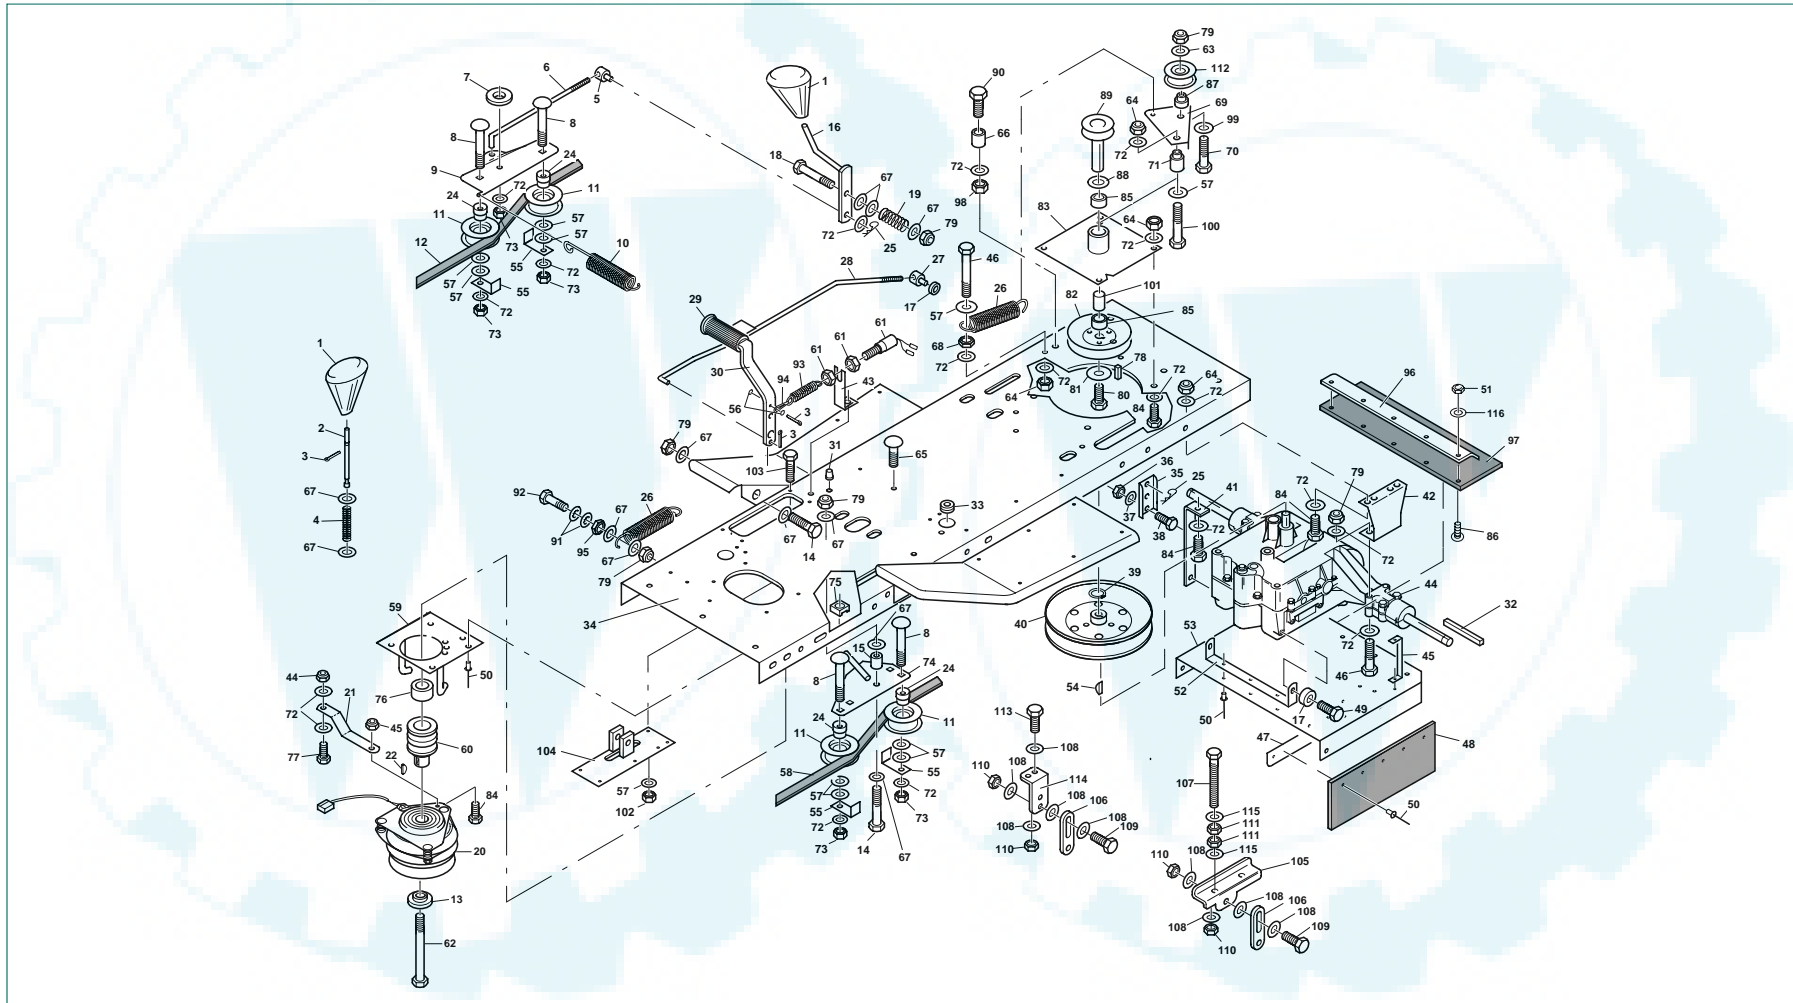

Westwood

Tractor Chassis, PTO, Brake & Cutter Controls

A L L Y E A R R O U N D P E R F O R M A N C E